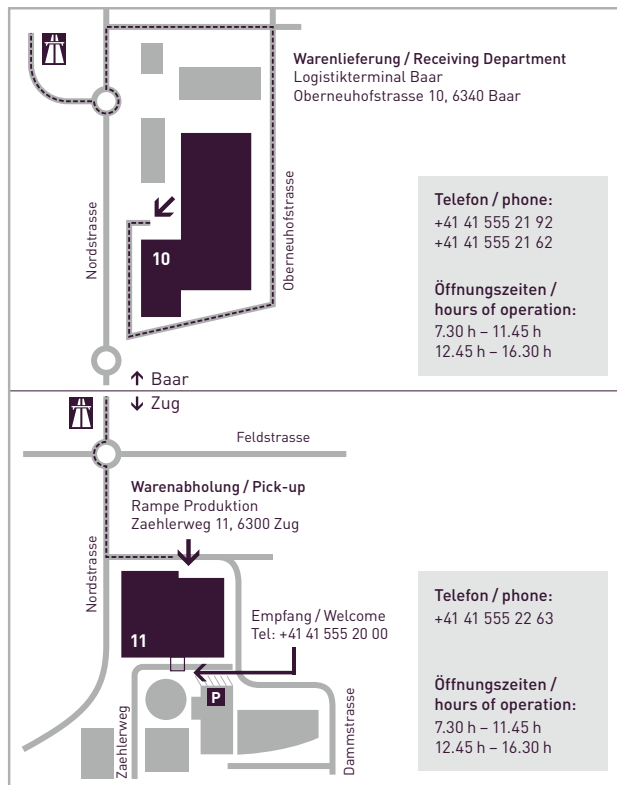

## Receiving and Pick-up Dep

#### → Access Road Receiving Department OVDK2 Oberneuhofstrasse 10, 6340 Baar

Leave the motorway at the A4a Baar exit, Zug city-center and head towards to Zug.

At the roundabout take the second exit into Neuhofstrasse, then turn right into Oberneuhofstrasse and follow the road to the end.

The receiving department is located on the rear side of the building.

#### → Access Road Pick-up Departement Zaehlerweg 11, 6300 Zug

From the Freeway A4a, exit at Baar / Zug-Zentrum and follow the directions to Zug.

Enter the Siemens Campus.