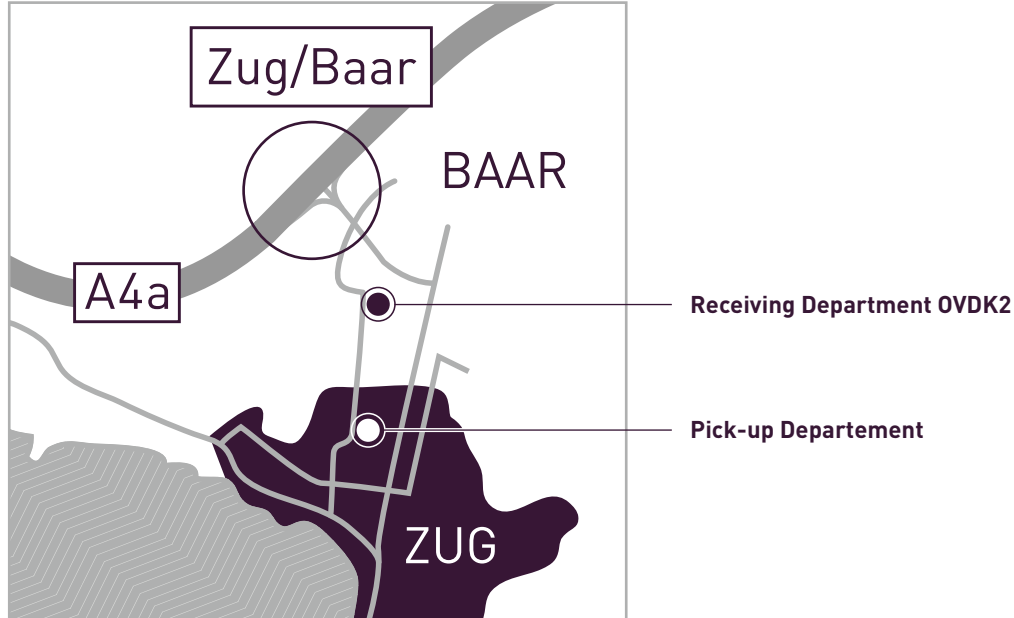

## Receiving and Pick-up Dep

### ZUG AND SOURROUNDING AREAS

#### → Access Road Receiving Department OVDK2 Oberneuhofstrasse 10, 6340 Baar

Leave the motorway at the A4a Baar exit, Zug city-center and head towards to Zug.

At the roundabout take the second exit into Neuhofstrasse, then turn right into Oberneuhofstrasse and follow the road to the end.

#### → Access Road Pick-up Departement Zaehlerweg 11, 6300 Zug

From the Freeway A4a, exit at Baar / Zug-Zentrum and follow the directions to Zug.

Enter the Siemens Campus.